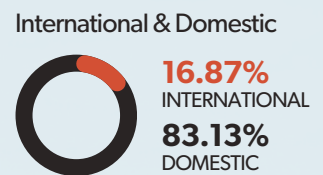

TUSA Stallholder Price Guide

External Organisations

Previously known as Tasmania University Union (TUU), Tasmanian University Student Association (TUSA) is the peak body of student representation for all University of Tasmania students since 1899.

From fun in the sun and getting social to professional development and finding support, we're here to help students get what they need from their uni experience. We deliver programs and initiatives to support student welfare, engagement, and activation across all 10+ satellite and regional campuses; including the management of social and academic clubs and societies, student support resources, student leadership program, student publication, a professional advocacy service, and on and off campus events and activities.

Demographic Statistics Tasmanian Student Community

OVER
32k
Students enrolled at UTAS

This reflects the total number of enrolled students across all University of Tasmania campuses, including Rozelle.

OVER
3k
Students in Launceston

This reflects the total number of enrolled students that are based in Launceston, not including distance students living in Launceston.

OVER
12k
Followers on social media

This reflects all followers across TUSA's main Facebook and Instagram accounts.