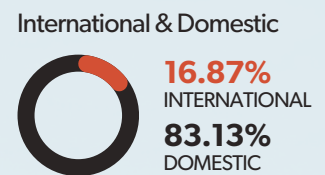

TUSA Stallholder Price Guide

External Organisations

Previously known as Tasmania University Union (TUU), Tasmanian University Student Association (TUSA) is the peak body of student representation for all University of Tasmania students since 1899.

From fun in the sun and getting social to professional development and finding support, we're here to help students get what they need from their uni experience. We deliver programs and initiatives to support student welfare, engagement, and activation across all 10+ satellite and regional campuses; including the management of social and academic clubs and societies, student support resources, student leadership program, student publication, a professional advocacy service, and on and off campus events and activities.

Demographic Statistics Tasmanian Student Community

OVER
32k
Students enrolled at UTAS

This reflects the total number of enrolled students across all University of Tasmania campuses, including Rozelle.

OVER
3k
Students in Launceston

This reflects the total number of enrolled students that are based in Launceston, not including distance students living in Launceston.

OVER
12k
Followers on social media

This reflects all followers across TUSA's main Facebook and Instagram accounts.